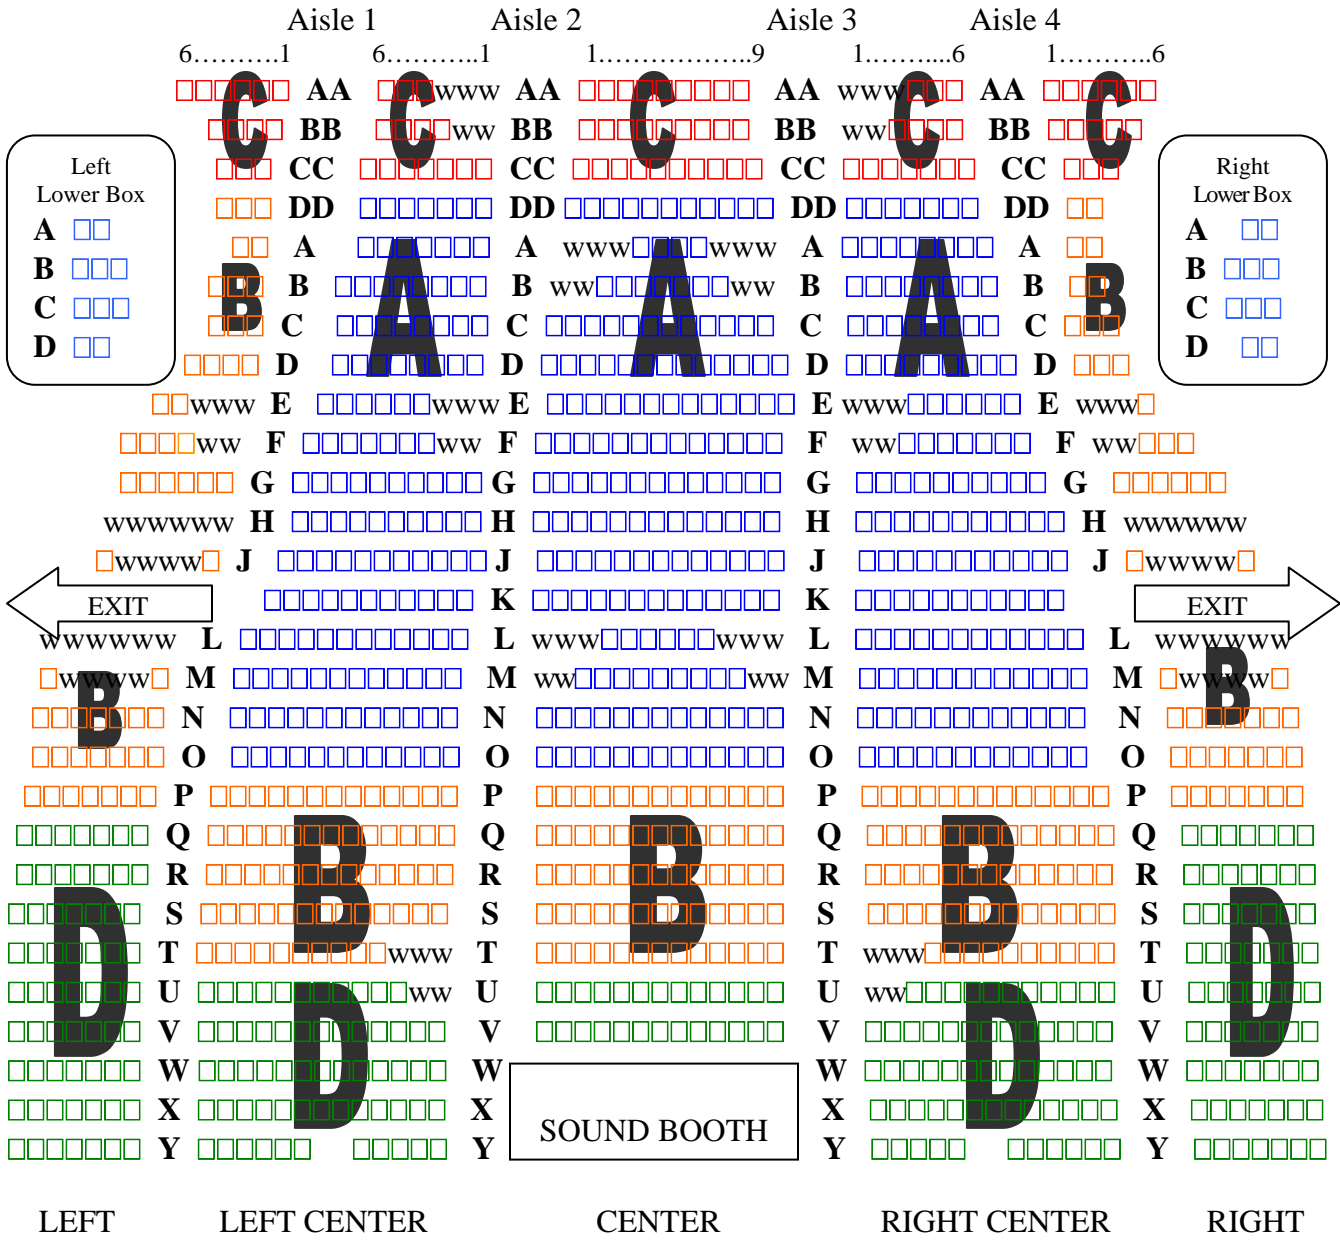

Morris Performing Arts Center South Bend Symphony Orchestra Orchestra and Main Floor Seating

.....STAGE.....

ORCHESTRA

LEFT LEFT CENTER CENTER RIGHT CENTER RIGHT

W= Wheelchair accessible seating

Morris Performing Arts Center South Bend Symphony Orchestra

Upper Seating

.....STAGE.....

MEZZANINE

1st BALCONY

2nd BALCONY

3rd BALCONY