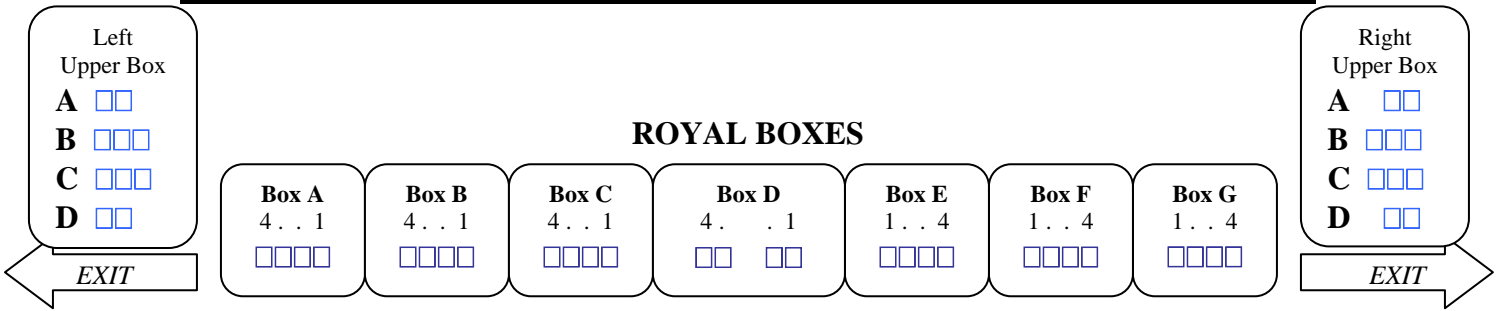

Morris Performing Arts Center South Bend Symphony Orchestra Orchestra and Main Floor Seating

.....STAGE.....

ORCHESTRA

LEFT LEFT CENTER CENTER RIGHT CENTER RIGHT

W= Wheelchair accessible seating

Morris Performing Arts Center South Bend Symphony Orchestra

Upper Seating

.....STAGE.....

MEZZANINE

1st BALCONY

2nd BALCONY

3rd BALCONY